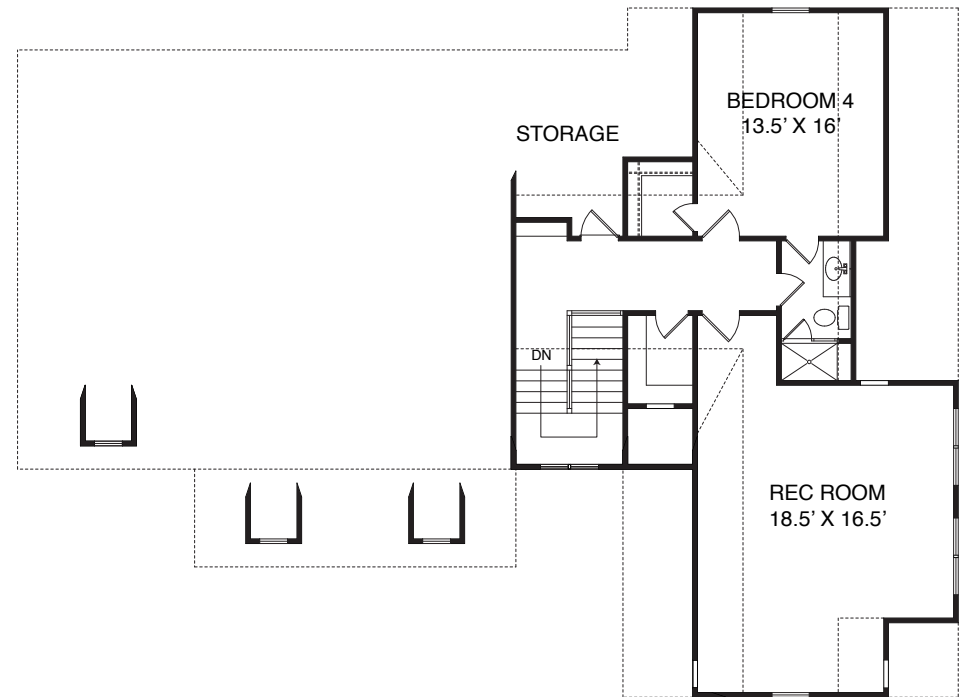

# The Des Moines

4 Bedrooms • 3.5 Baths • Morning Room • Rec Room • Walk-in Storage • 2 Car Garage

Options: Screen Porch

Elevation A

Elevation C

Elevation B

# The Des Moines

Floor Plan  
Elevation A

OPTIONAL  
FIREPLACE  
LOCATION

FIRST FLOOR

SECOND FLOOR

OPTIONAL  
BATH