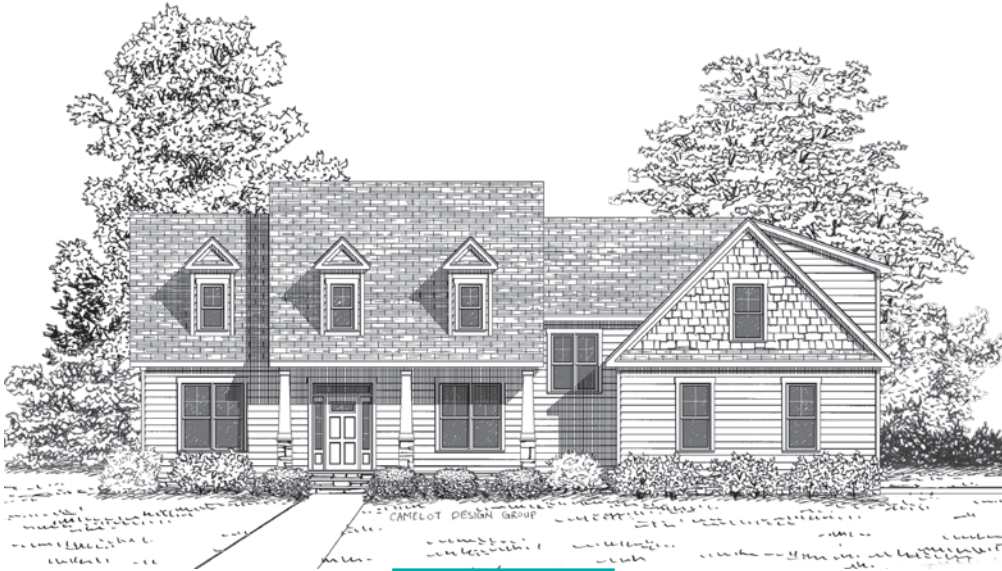

# The Des Moines

4 Bedrooms • 3.5 Baths • Morning Room • Rec Room • Walk-in Storage • 2 Car Garage

Options: Screen Porch

Elevation A

Elevation C

Elevation B