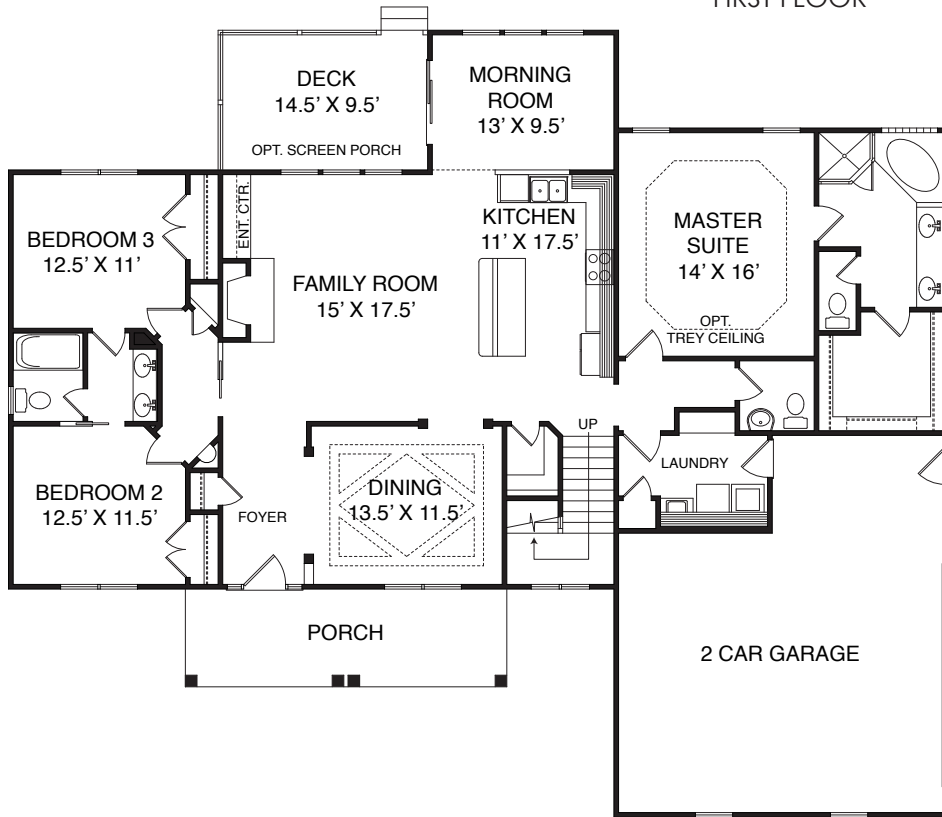

# The Des Moines

4 Bedrooms • 3.5 Baths • Morning Room • Rec Room • Walk-in Storage • 2 Car Garage

Options: Screen Porch

Elevation A

Elevation C

Elevation B

# The Des Moines

Floor Plan  
Elevation A

OPTIONAL  
FIREPLACE  
LOCATION

FIRST FLOOR

SECOND FLOOR

OPTIONAL  
BATH